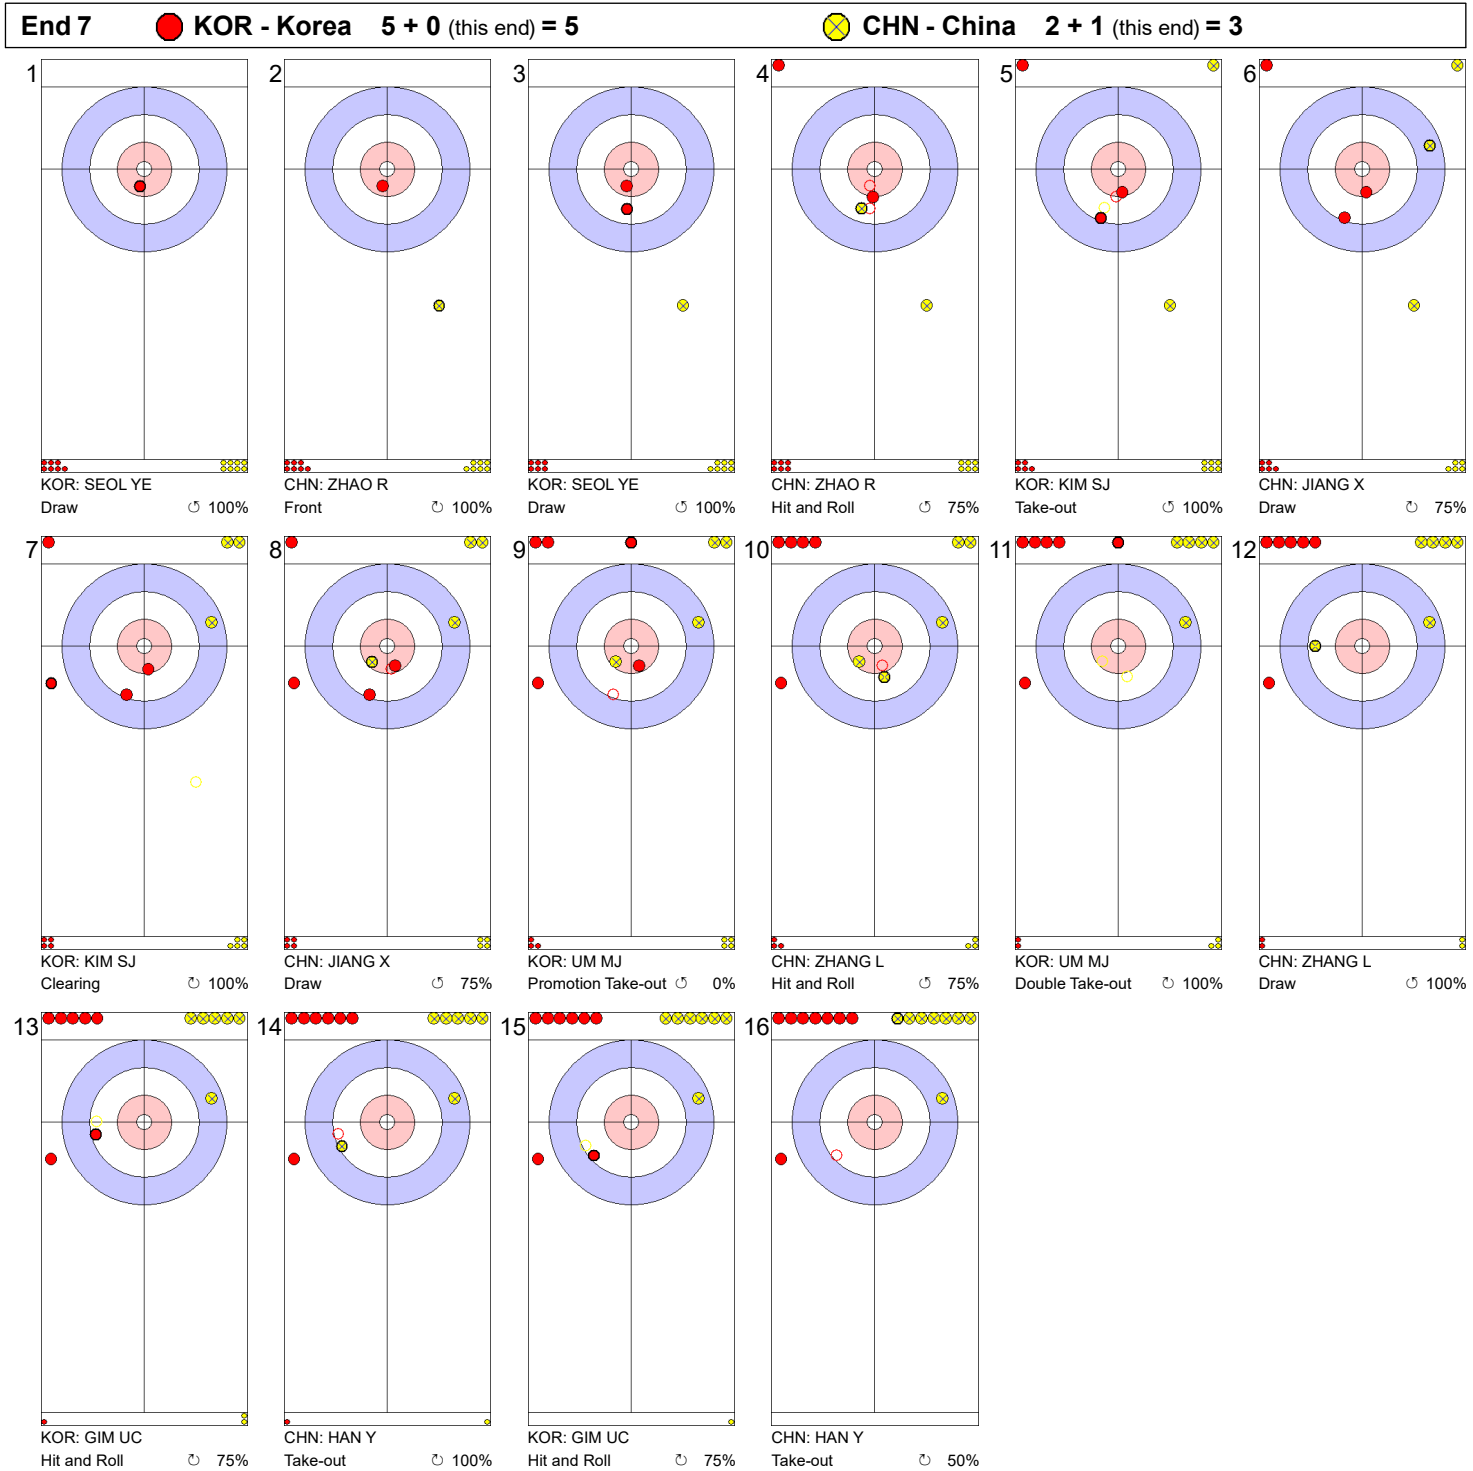

Game - Shot by Shot

Legend:
 ↻ Clockwise ↺ Counter-clockwise - Not considered

Game - Shot by Shot

Legend:
 ↻ Clockwise ↺ Counter-clockwise - Not considered

Game - Shot by Shot

Legend:
 ↻ Clockwise ↺ Counter-clockwise - Not considered

Game - Shot by Shot

Legend:
 ⌚ Clockwise ⌚ Counter-clockwise - Not considered

Game - Shot by Shot

Legend:
 ↻ Clockwise ↺ Counter-clockwise - Not considered

Game - Shot by Shot

Legend:
 ↻ Clockwise ↺ Counter-clockwise - Not considered

Game - Shot by Shot

Legend:
 ↻ Clockwise ↺ Counter-clockwise - Not considered