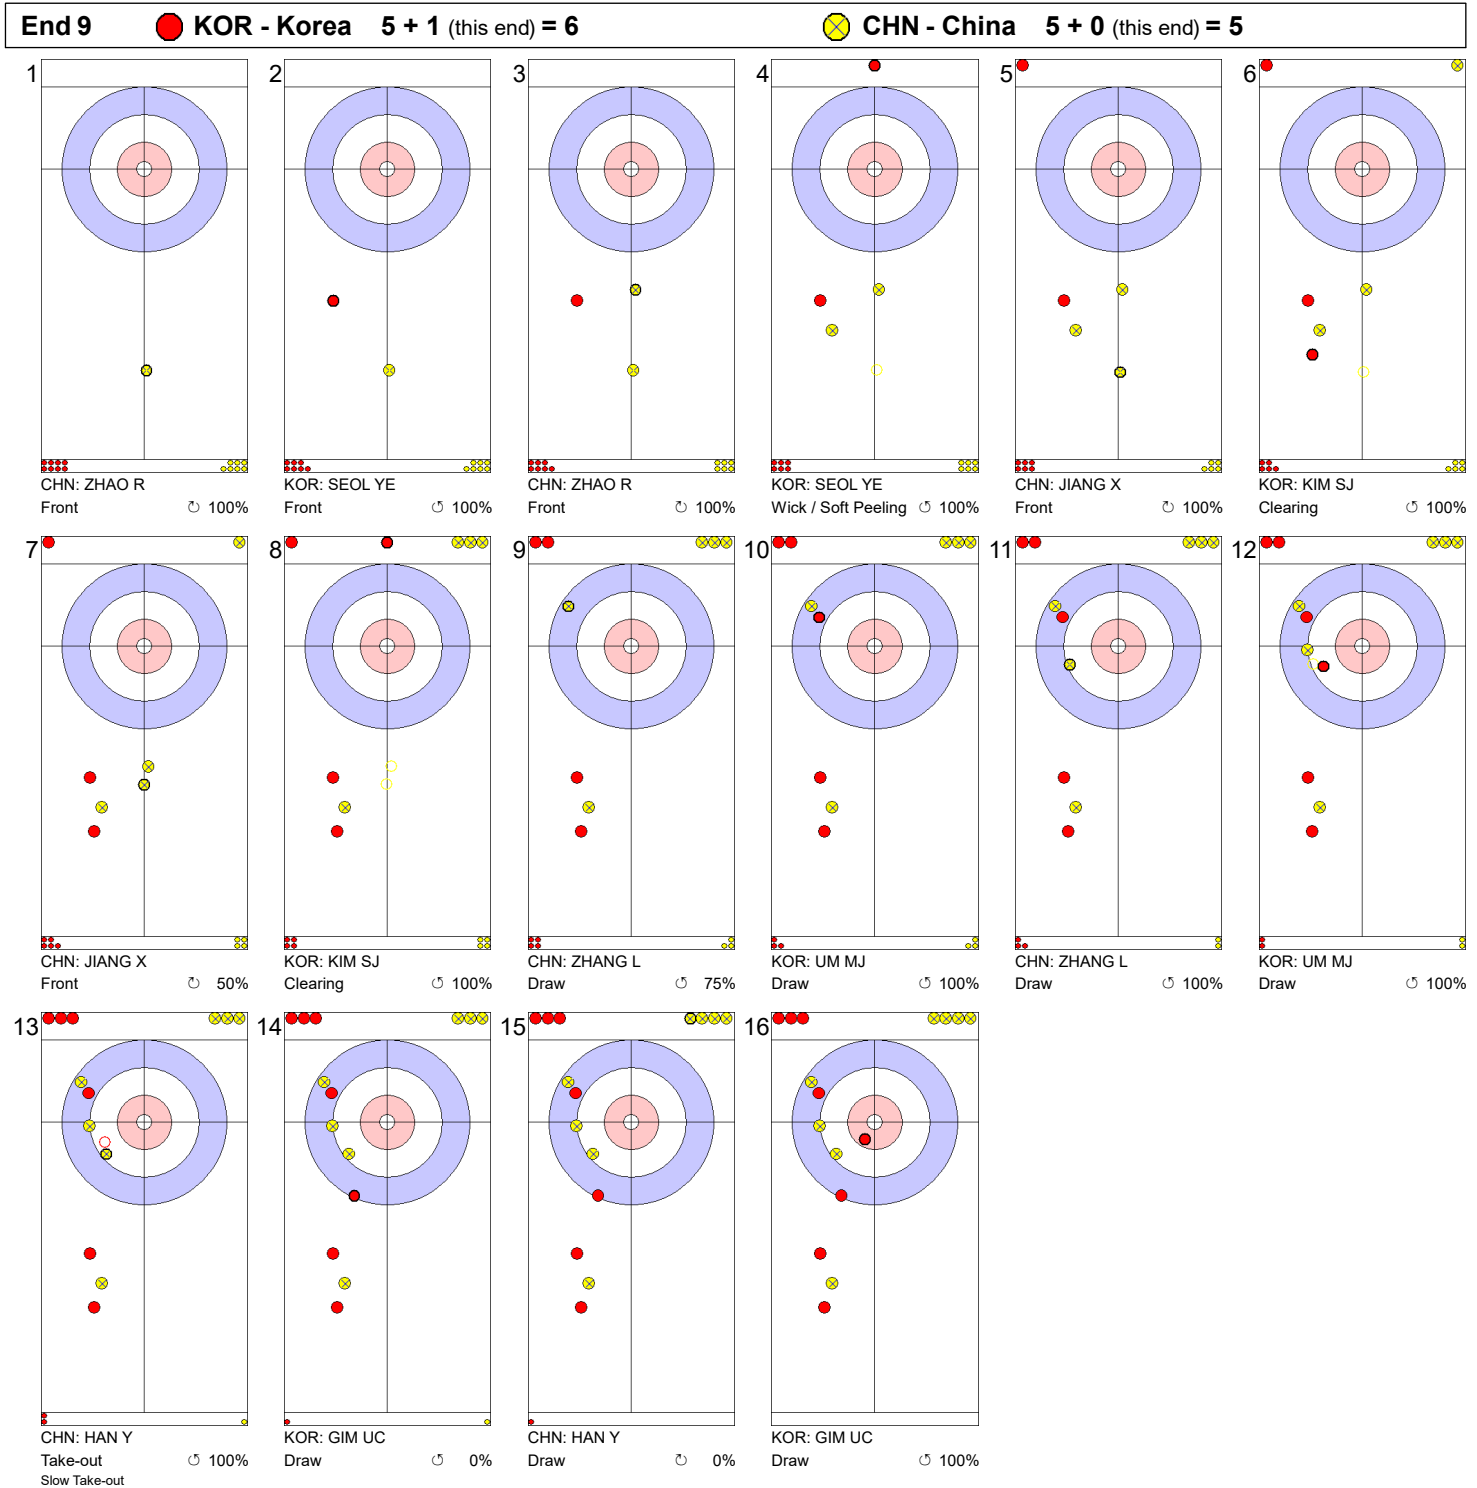

Game - Shot by Shot

Legend:
 ↻ Clockwise ↺ Counter-clockwise - Not considered

Game - Shot by Shot

Legend:
 ↻ Clockwise ↺ Counter-clockwise - Not considered

Game - Shot by Shot

Legend:
 ↻ Clockwise ↺ Counter-clockwise - Not considered

Game - Shot by Shot

Legend:
 ⌚ Clockwise ⌚ Counter-clockwise - Not considered

Game - Shot by Shot

Legend:
 ↻ Clockwise ↺ Counter-clockwise - Not considered

Game - Shot by Shot

Legend:
 ↻ Clockwise ↺ Counter-clockwise - Not considered

Game - Shot by Shot

Legend:
 ↻ Clockwise ↺ Counter-clockwise - Not considered