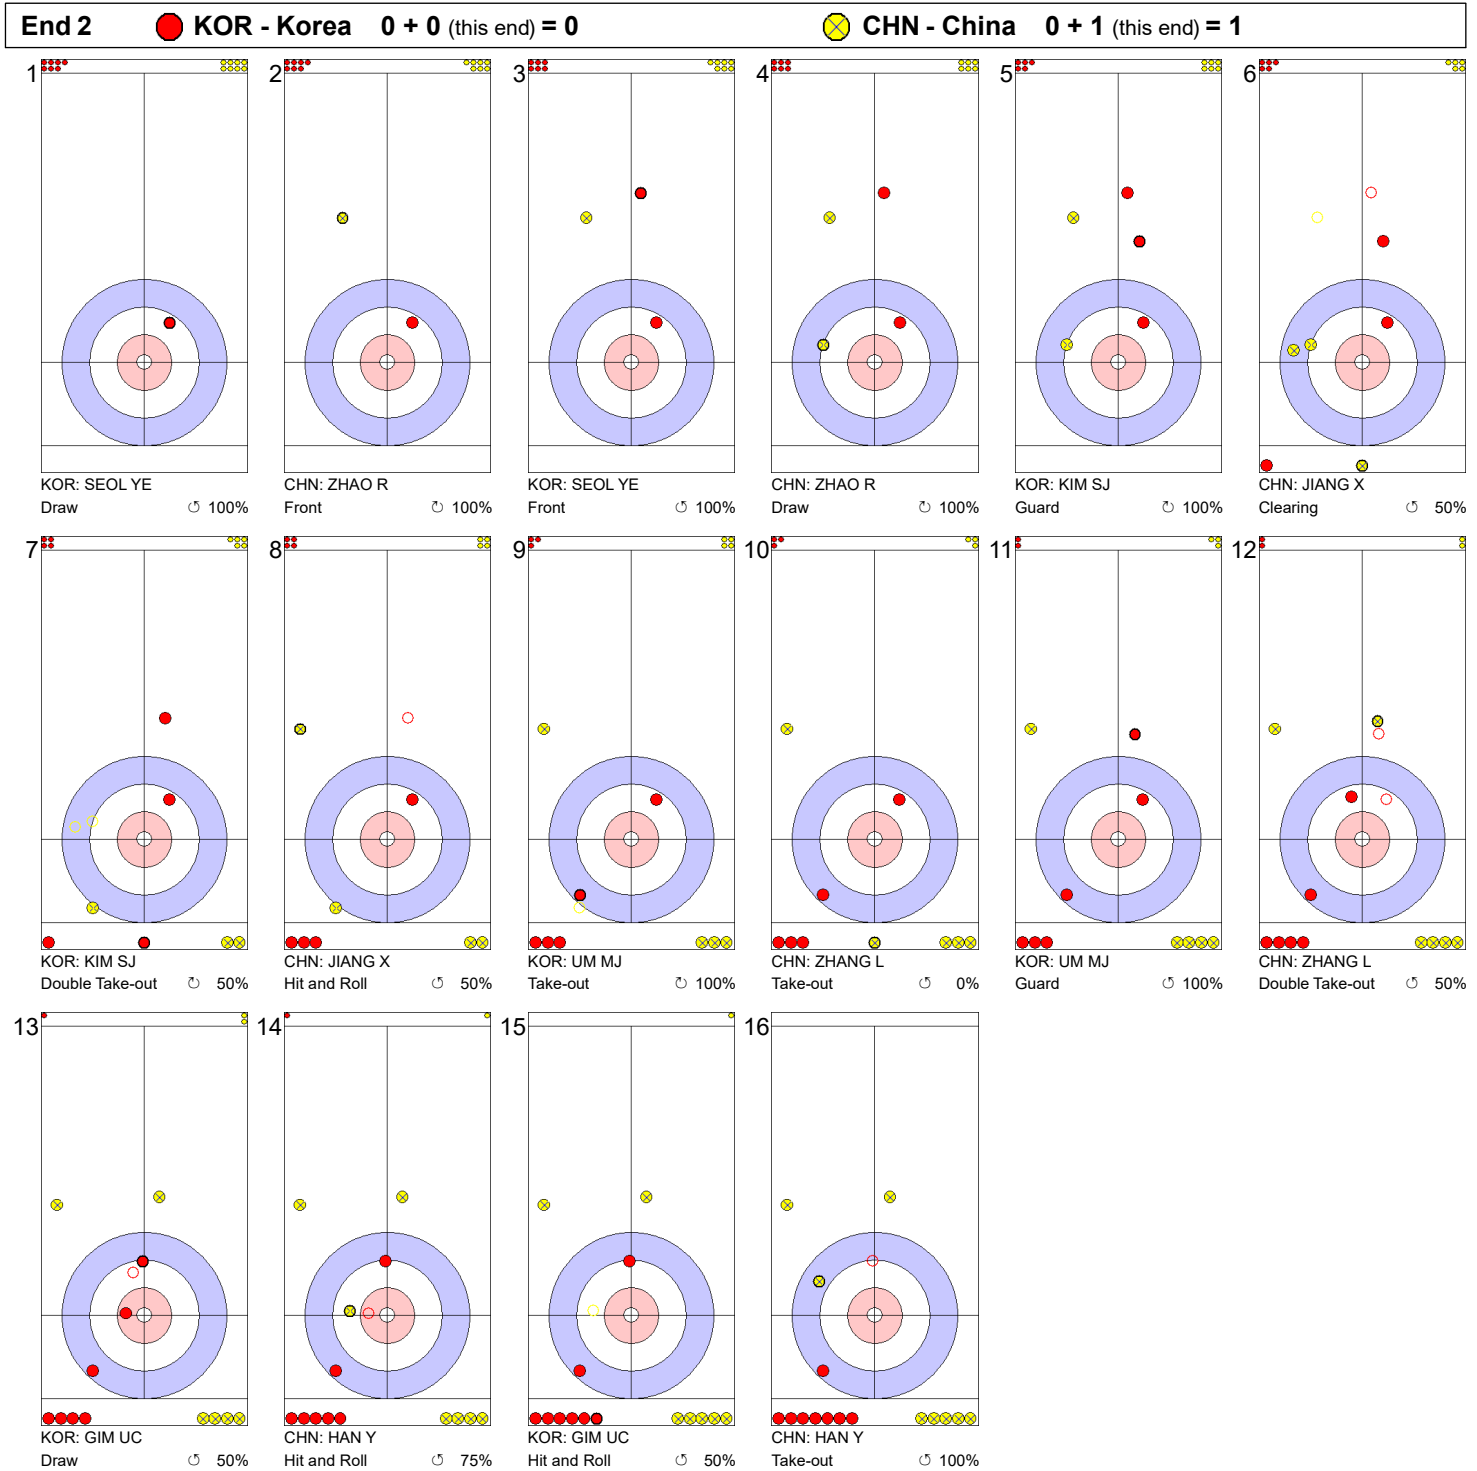

Game - Shot by Shot

Legend:
 ↻ Clockwise ↺ Counter-clockwise - Not considered

Game - Shot by Shot

Legend:
 ↻ Clockwise ↺ Counter-clockwise - Not considered

Game - Shot by Shot

Legend:
 ↻ Clockwise ↺ Counter-clockwise - Not considered

Game - Shot by Shot

Legend:
 ⌚ Clockwise ⌚ Counter-clockwise - Not considered

Game - Shot by Shot

Legend:
 ↻ Clockwise ↺ Counter-clockwise - Not considered

Game - Shot by Shot

Legend:
 ↻ Clockwise ↺ Counter-clockwise - Not considered

Game - Shot by Shot

Legend:
 ↻ Clockwise ↺ Counter-clockwise - Not considered